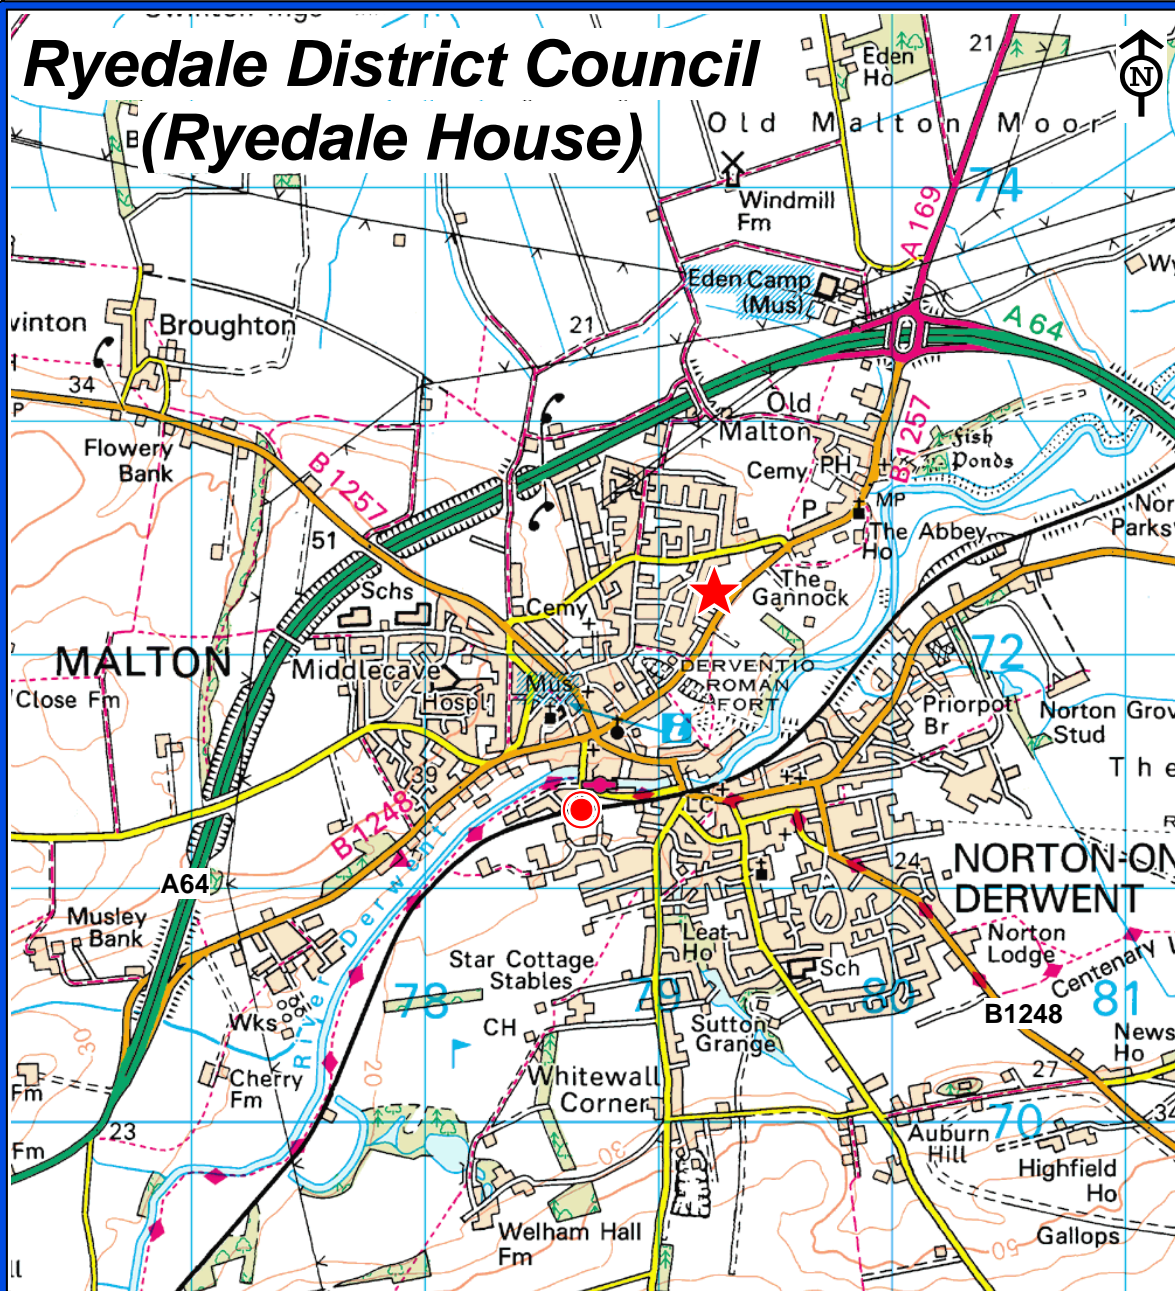

Ryedale District Council (Ryedale House)

Visitor Parking
at Ryedale House

Malton Railway Station

Bus Stops

Ryedale House
Malton
North Yorkshire
YO17 7HH

North
Yorkshire County Council