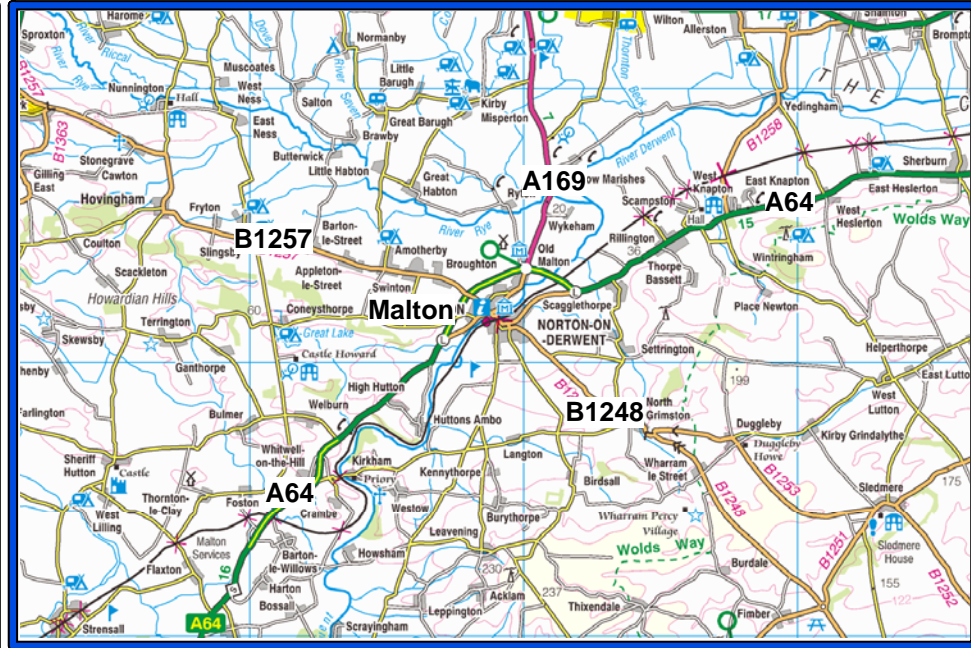

Ryedale District Council (Ryedale House)

Visitor Parking
at Ryedale House

Malton Railway Station

Bus Stops

Ryedale House
Malton
North Yorkshire
YO17 7HH

North
Yorkshire County Council